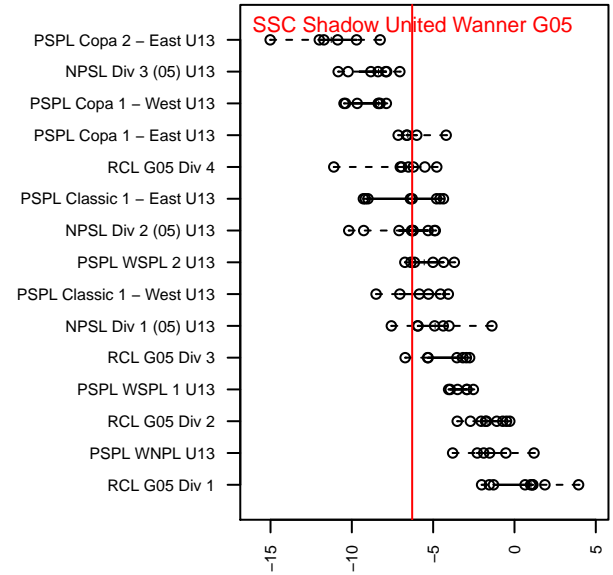

SSC Shadow United Wanner G05

Spokane SC Shadow
 Spokane, WA
 G05 total strength=725
 attack=0.79 defense=0.76
 fall league = PSPL Classic 1 – East U13

alt names used:
 SPOKANE SC SHADOW UNITED G05 WANNI
 SPOKANE SC SHADOW UNITED G05 WANNI
 SPOKANE SC SHADOW UNITED G05 WANNI
 Spokane Shadow United G05 Wanner

Venues played:
 2017 Nike Crossfire Challenge Silver Group U1
 2017 Les Schwab NW Cup G U13
 2017 River City Challenge U13 (2005) U13
 2017 PSPL Classic 1 – East U13

SSC Shadow United Wanner G05
 Dots are actual minus expected GF (blue circles) and GA (red triangles).
 Blue line is smoothed change in attack strength. Red is smoothed change in defense strength.

**attack and defense variance (black dot)
relative to other teams
and top 10 in region**

**attack and defense rating
relative to others at age
and all opponents in last 13 months**

Performance relative to 13 month average