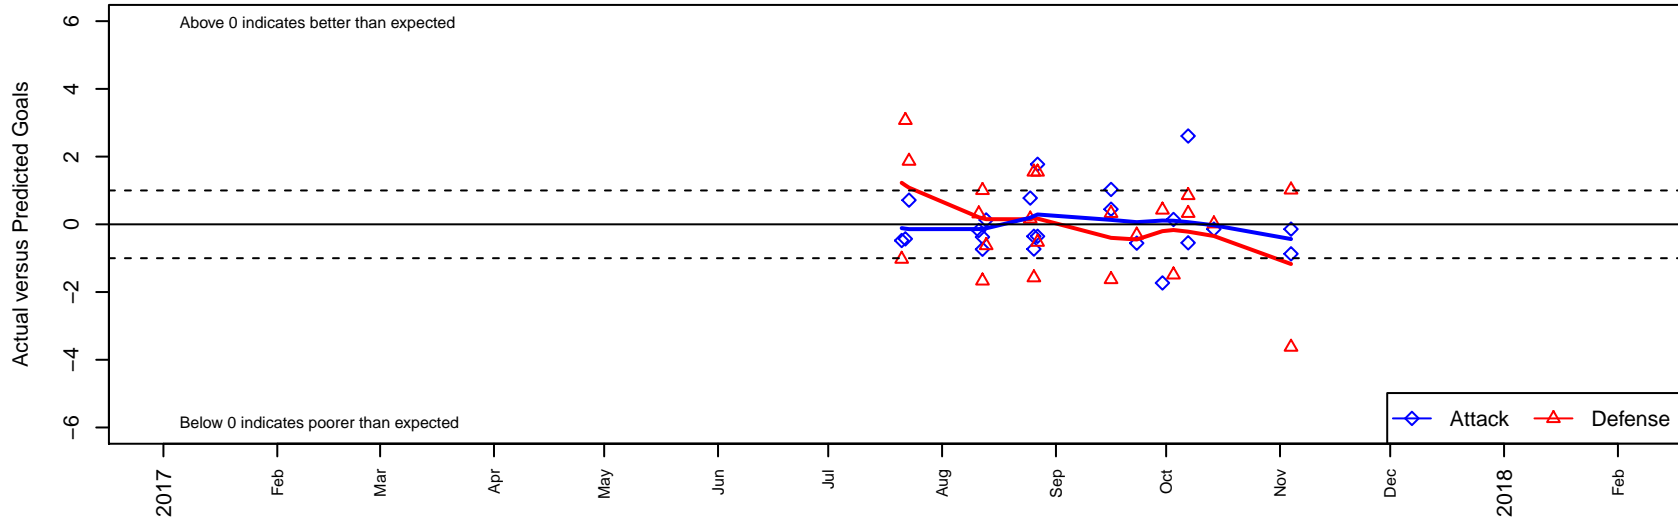

SSC Shadow United Wanner G05

Spokane SC Shadow
 Spokane, WA
 G05 total strength=725
 attack=0.79 defense=0.76
 fall league = PSPL Classic 1 – East U13

alt names used:
 SPOKANE SC SHADOW UNITED G05 WANNI
 SPOKANE SC SHADOW UNITED G05 WANNI
 SPOKANE SC SHADOW UNITED G05 WANNI
 Spokane Shadow United G05 Wanner

Venues played:
 2017 Nike Crossfire Challenge Silver Group U1
 2017 Les Schwab NW Cup G U13
 2017 River City Challenge U13 (2005) U13
 2017 PSPL Classic 1 – East U13

SSC Shadow United Wanner G05
 Dots are actual minus expected GF (blue circles) and GA (red triangles).
 Blue line is smoothed change in attack strength. Red is smoothed change in defense strength.

**attack and defense variance (black dot)
relative to other teams
and top 10 in region**

**attack and defense rating
relative to others at age
and all opponents in last 13 months**

Performance relative to 13 month average